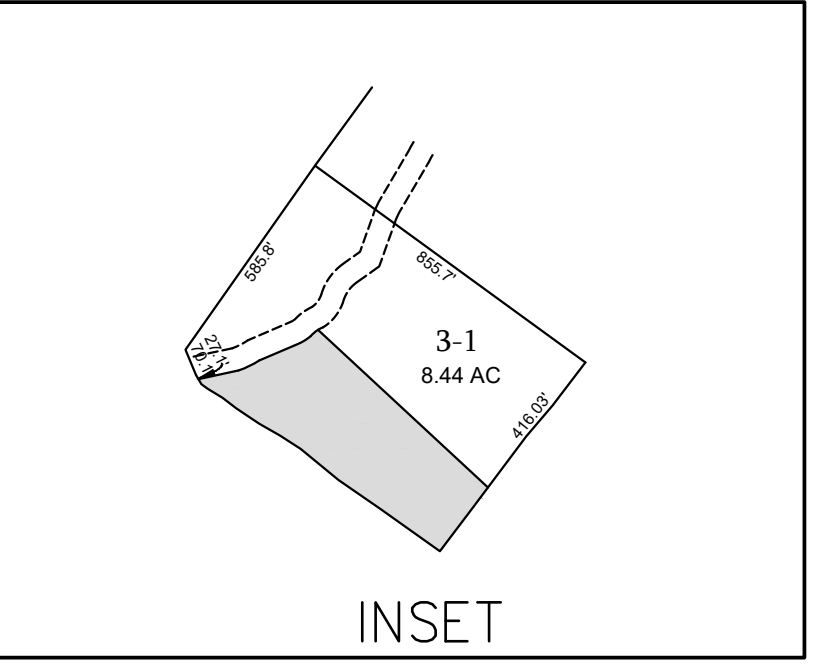

PROPERTY MAP
CASCO
 MAINE

MAP LEGEND

- ARTISTING MAP NO. 11
- PANEL NUMBER 31
- SUBDIVISION LOT NO. 4
- ROADS
- RIGHT OF WAY
- EASEMENT
- PROPERTY LINES
- PROPERTY HOOKS
- LOT DIMENSION 146.5' x 64.5'

REVISED & REPRINTED BY
6

SEE INSET