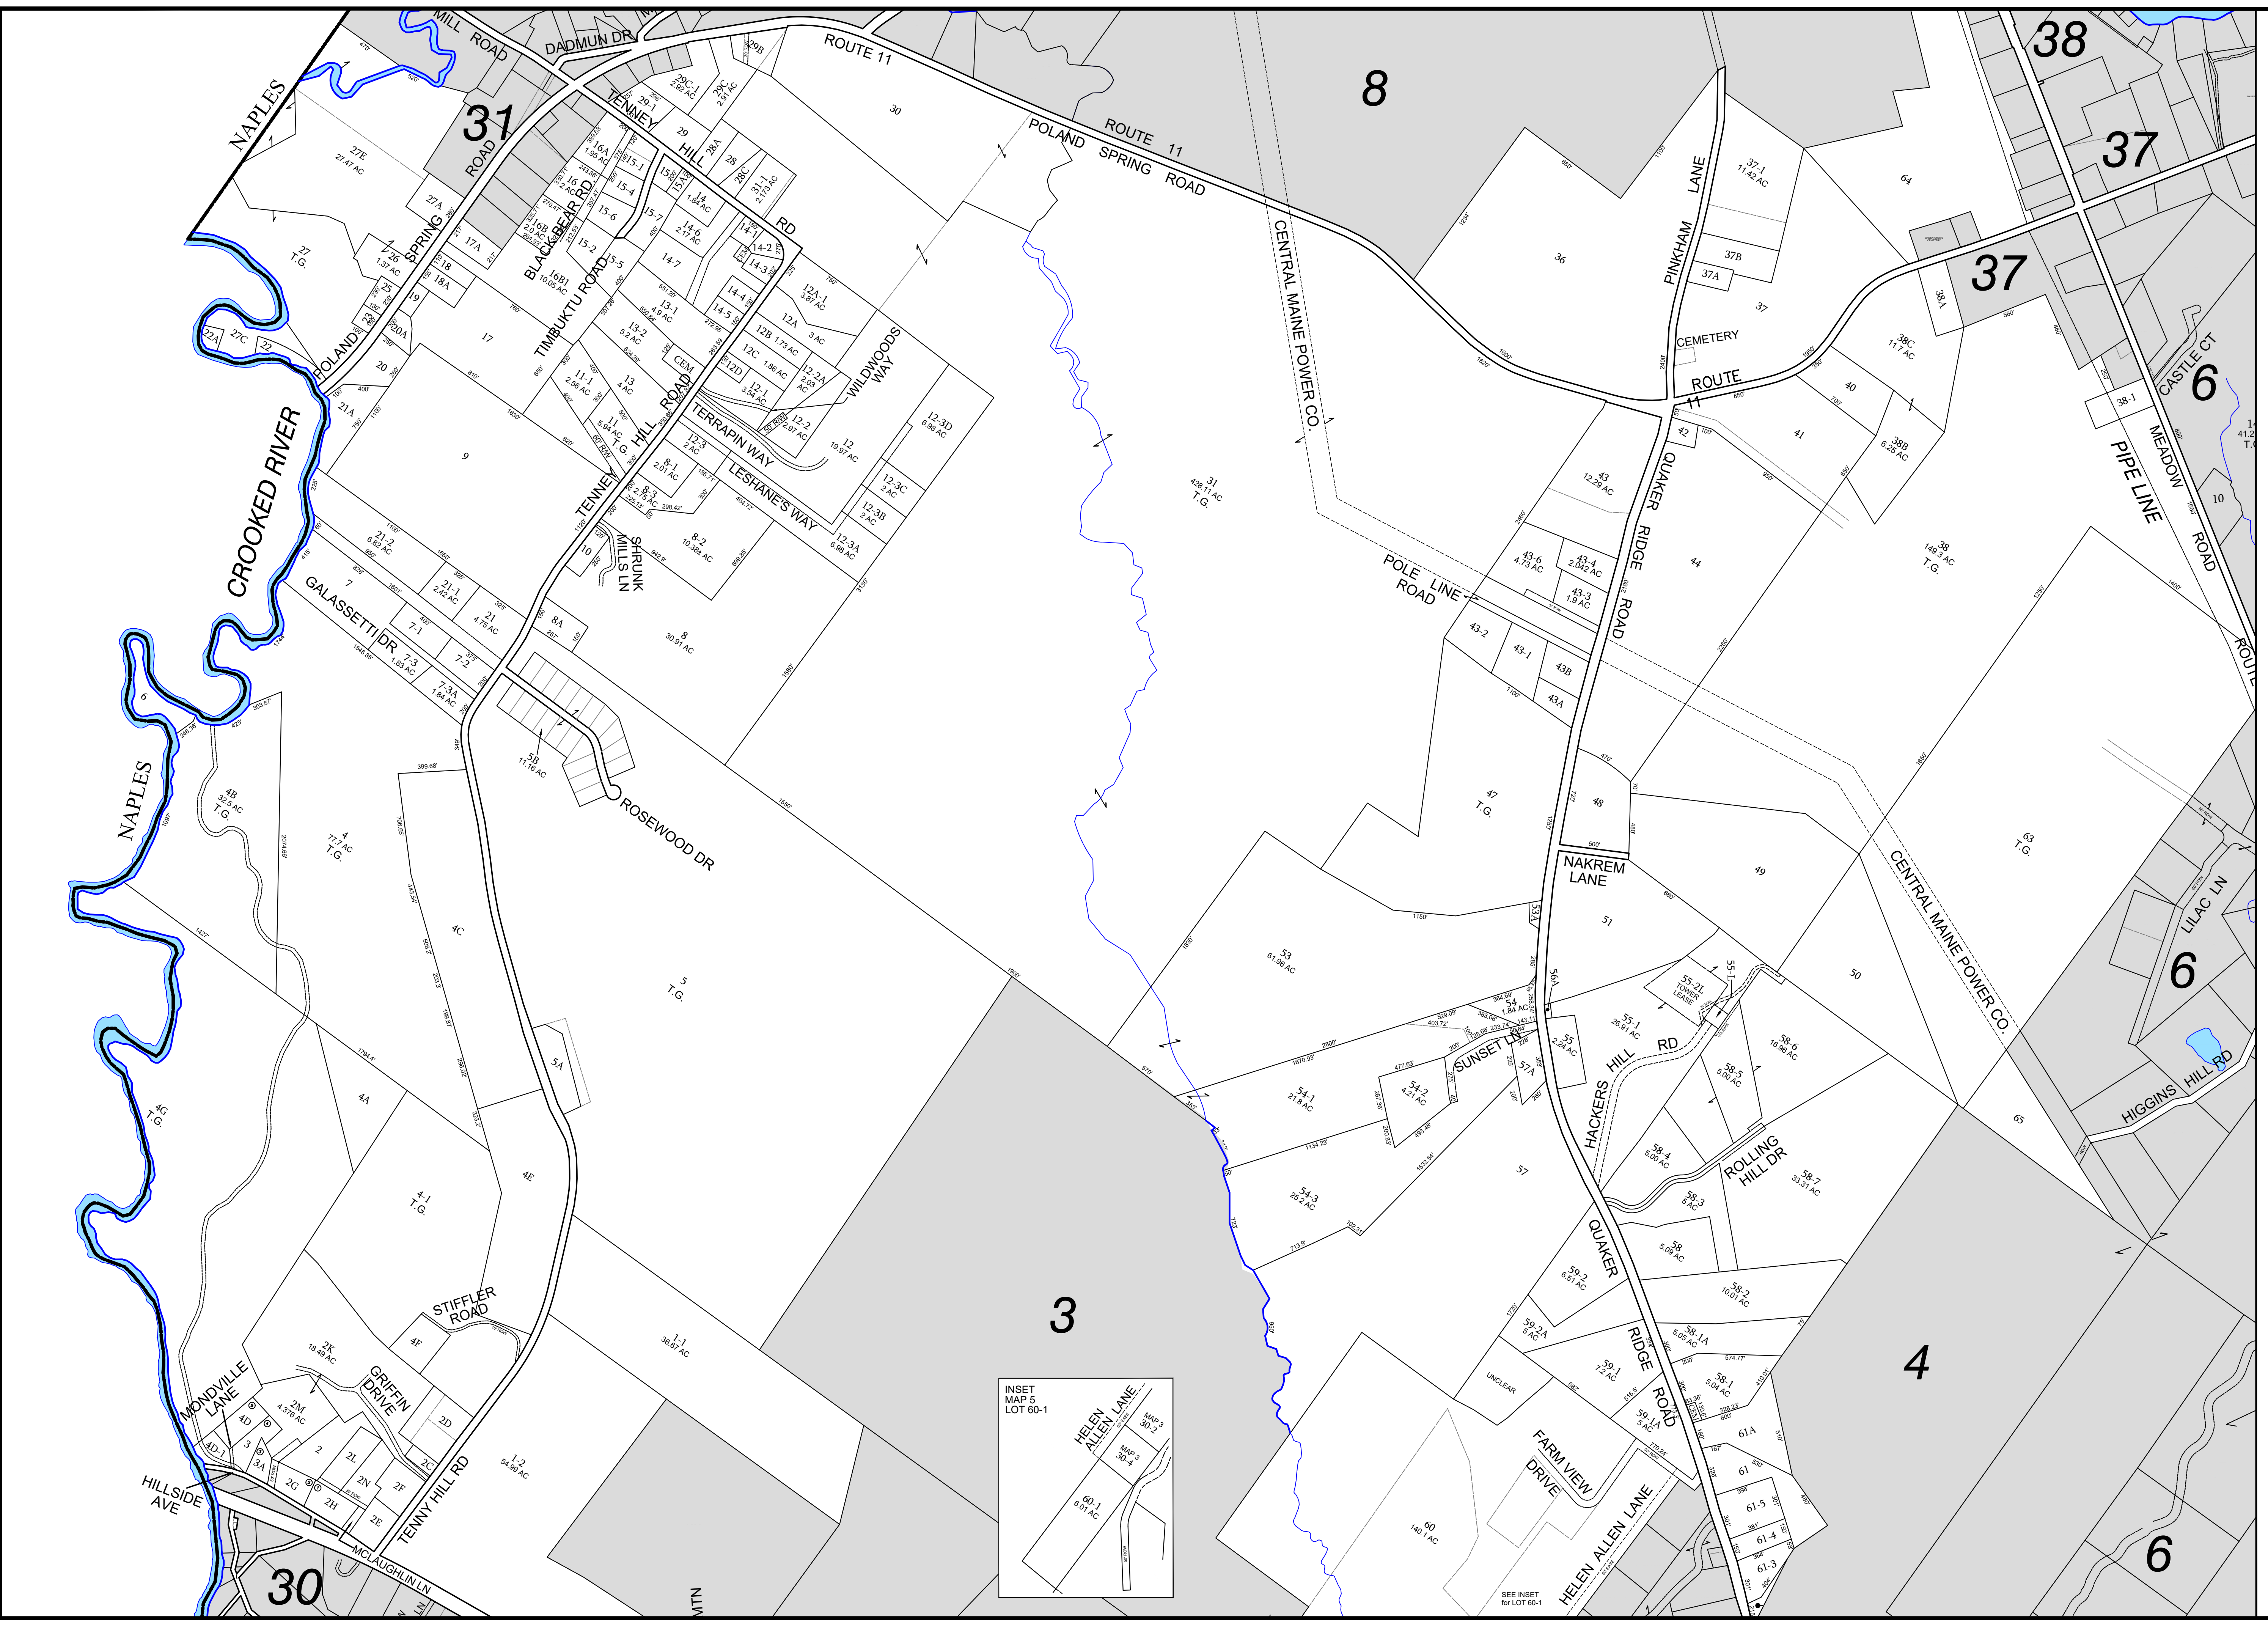

PROPERTY MAP
CASCO
 MAINE

MAP LEGEND

ABUTTING MAP NO. 11	LOT DIMENSION 146.6' x 65.2'
PAGE NUMBER 3-1	PROPERTY BOOKS
SUBDIVISION LOT NO. ④	RIGHT OF WAY
ROADS	EASEMENT

REVISED & REPRINTED BY
 CAI Technologies
 Precision Mapping. Geospatial Solutions.

5

SEE INSET for LOT 60-1