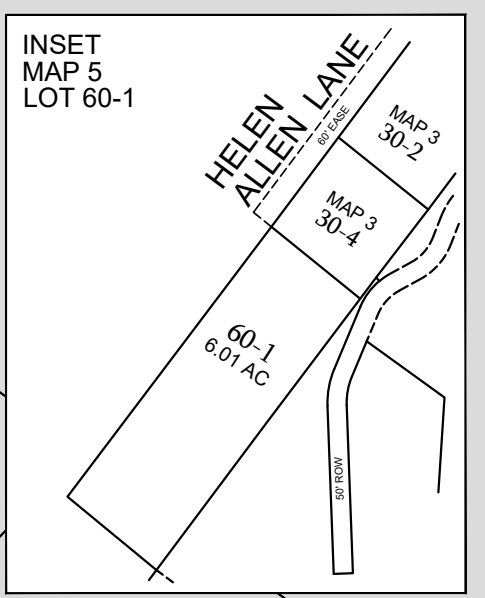

PROPERTY MAP
CASCO
 MAINE

MAP LEGEND

ABUTTING MAP NO. 11	LOT DIMENSION 146.6' x 65.2'
PAGE NUMBER 3-1	PROPERTY BOOKS
SUBDIVISION LOT NO. ④	RIGHT OF WAY
ROADS	EASEMENT

REVISED & REPRINTED BY
 CAI Technologies
 Precision Mapping. Geospatial Solutions.

5

SEE INSET for LOT 60-1