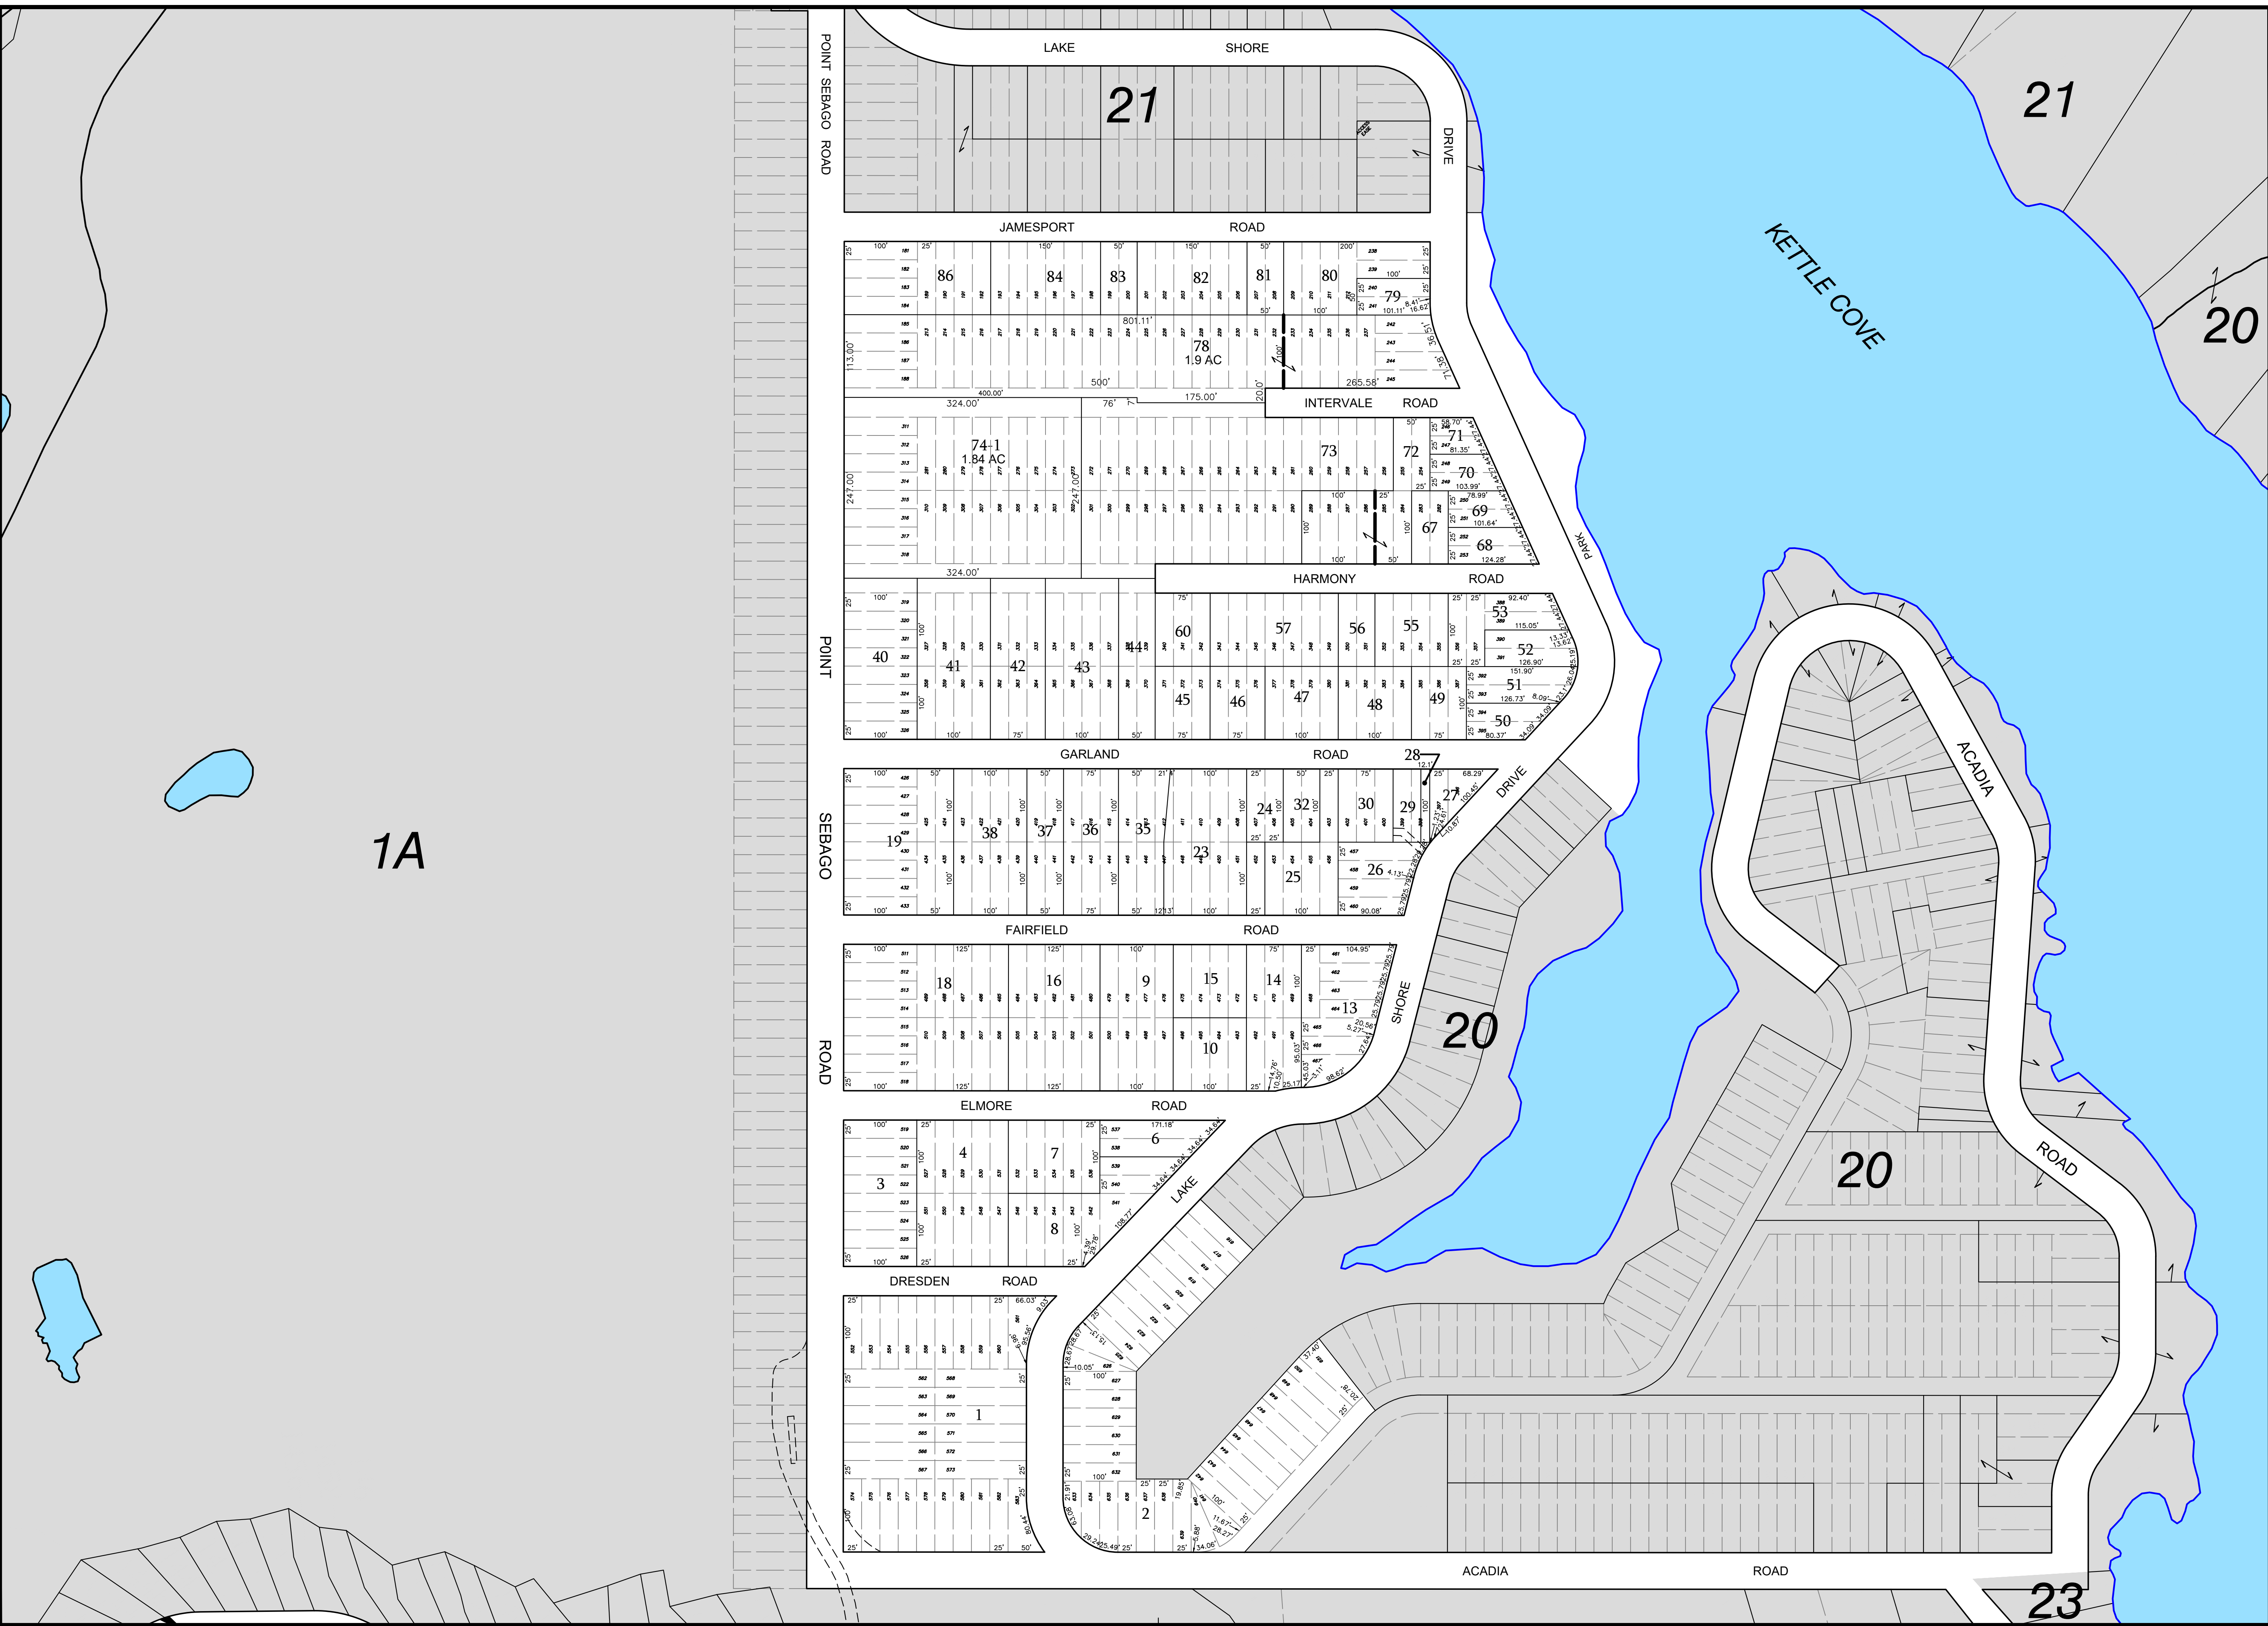

PROPERTY MAP
CASCO
 MAINE

MAP LEGEND

ADJUTING MAP NO.	11	LOT DIMENSION	148.6' x 65.5'
PARCEL NUMBER	3-1	PROPERTY HOORS	
SUBDIVISION LOT NO.	④	RIGHT OF WAY	
ROADS		EASEMENT	

REVISED & REPRINTED BY
CAI Technologies
 Precision Mapping, Geospatial Solutions

22

1A