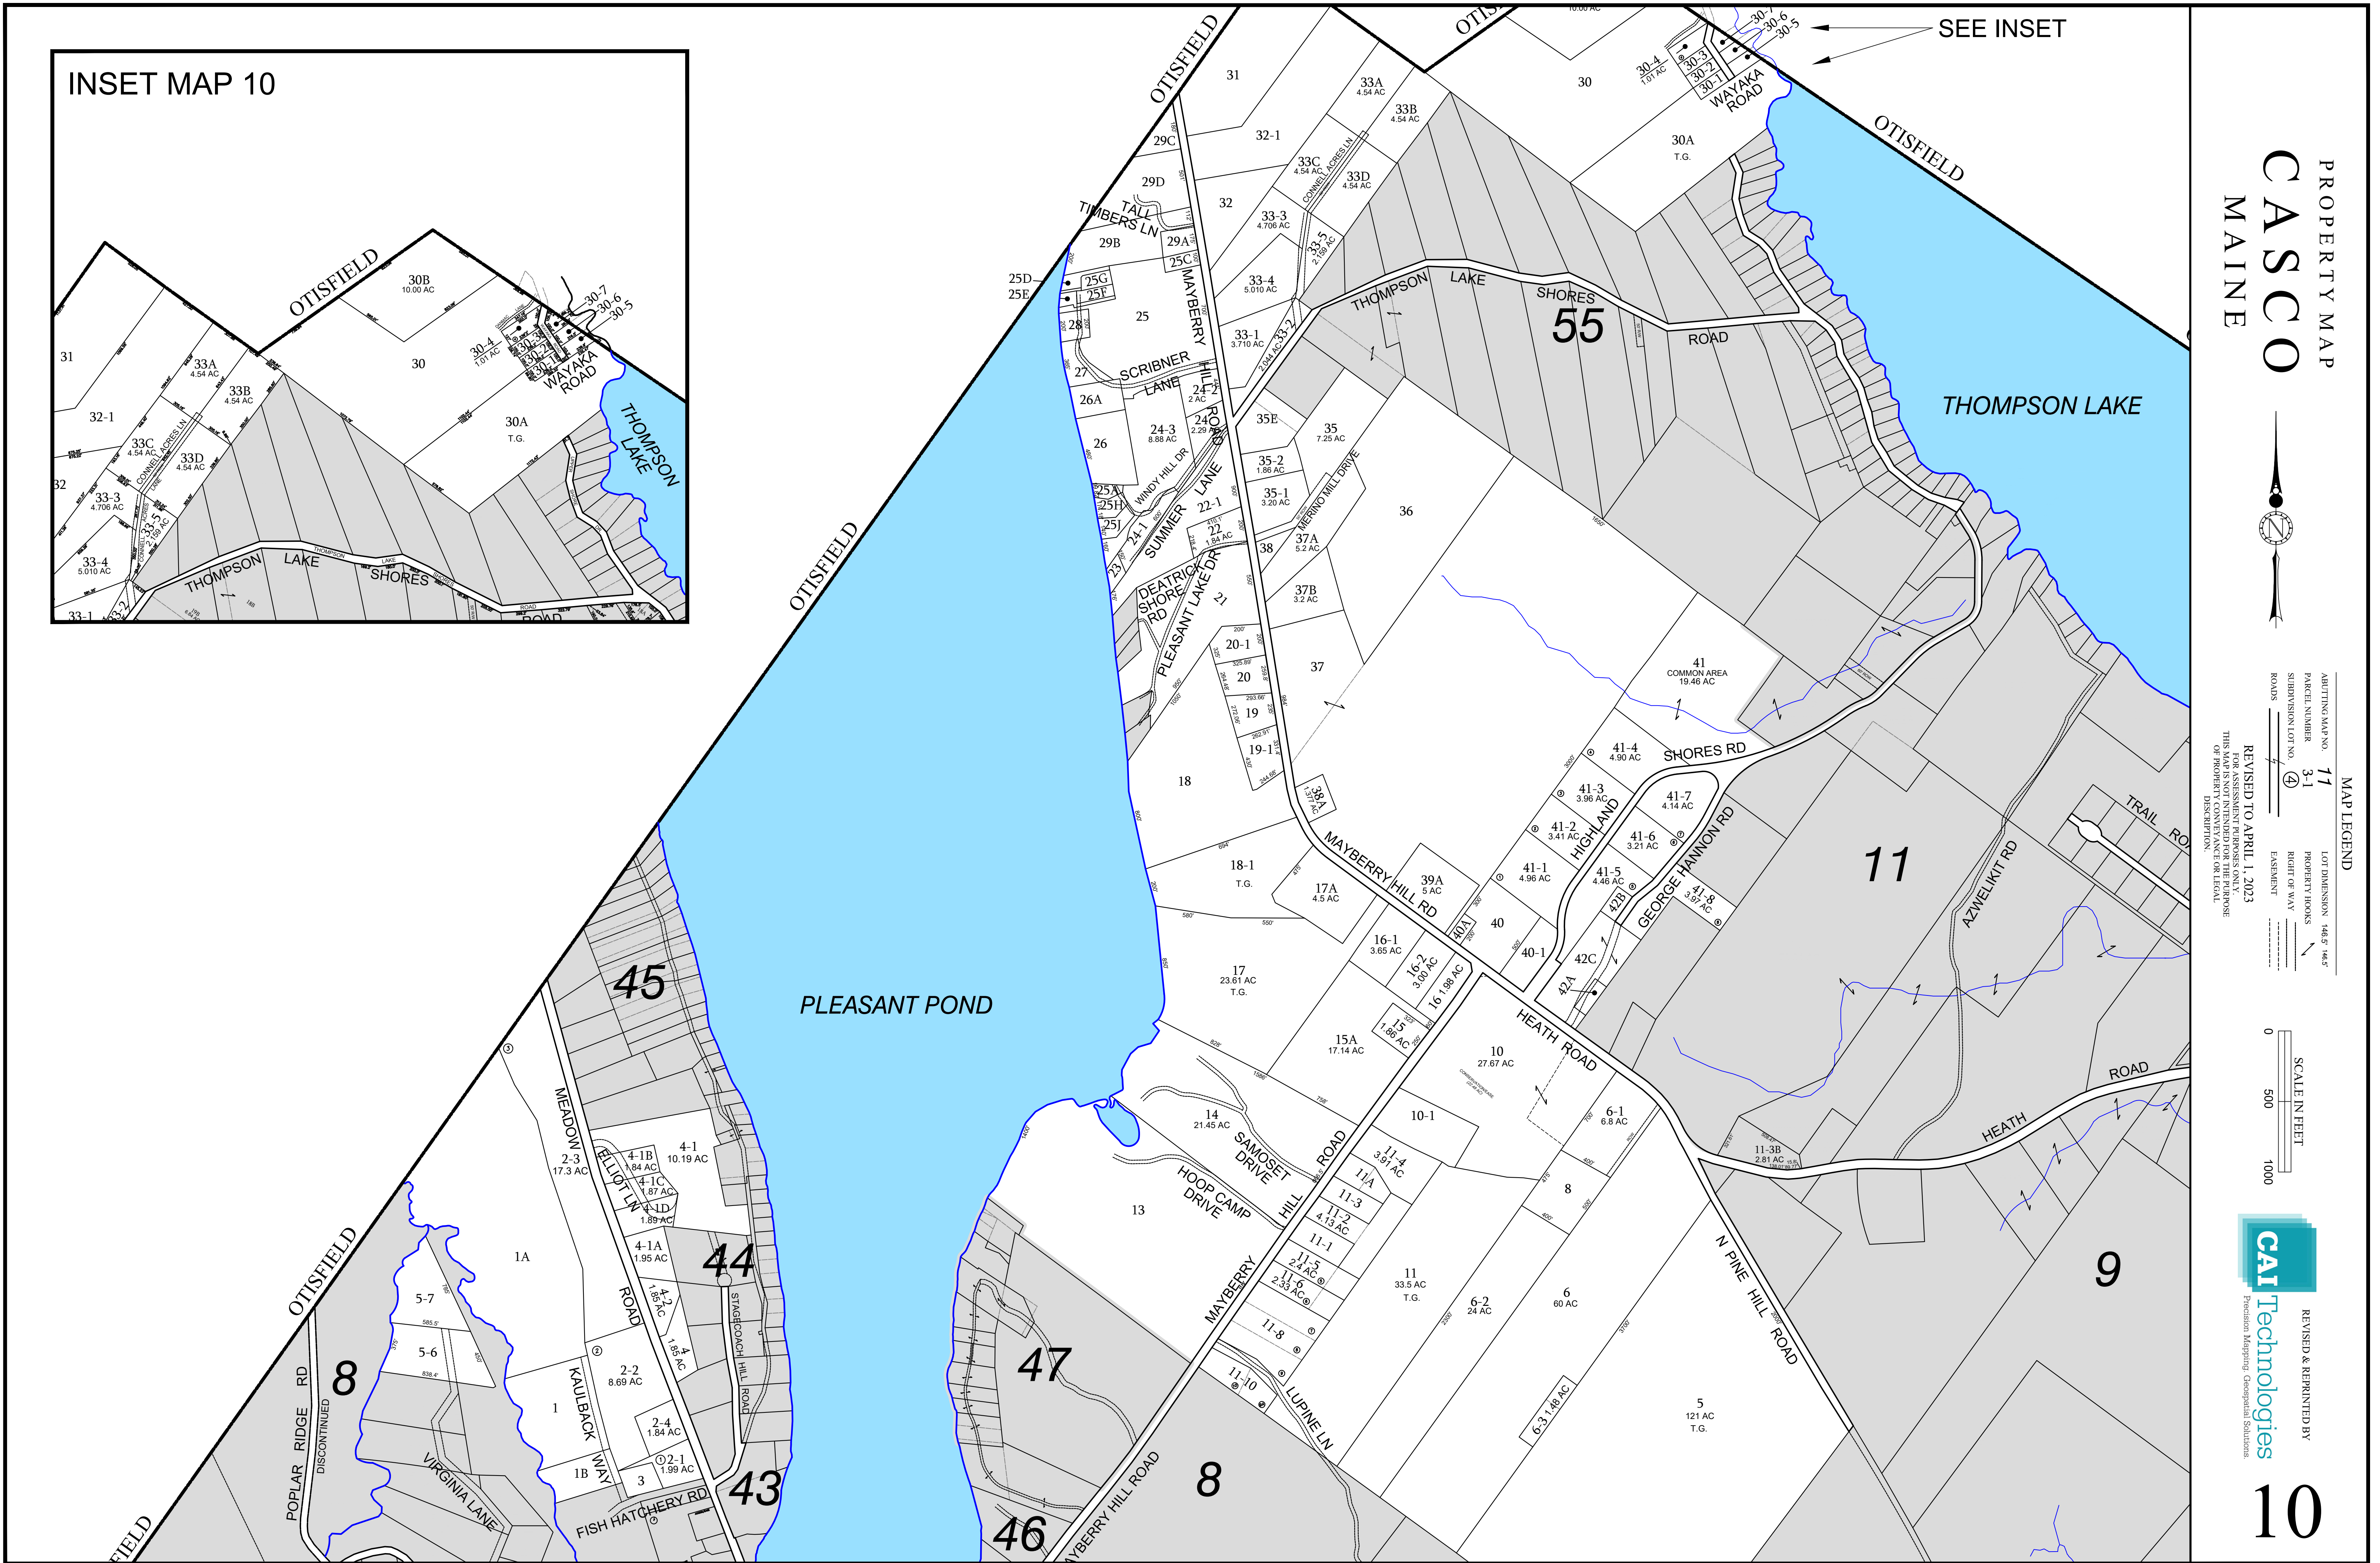

INSET MAP 10

SEE INSET

PROPERTY MAP
CASCO
MAINE

MAP LEGEND

ARBITRATING MAP NO.	11	LOT DIMENSION	148.5' x 64.5'
PARCEL NUMBER	3-1	PROPERTY HOOKS	—
SUBDIVISION LOT NO.	④	RIGHT OF WAY	—
ROADS	—	EASEMENT	—

REVISSED & REPRINTED BY
CAI Technologies
Precision Mapping. Geospatial Solutions.