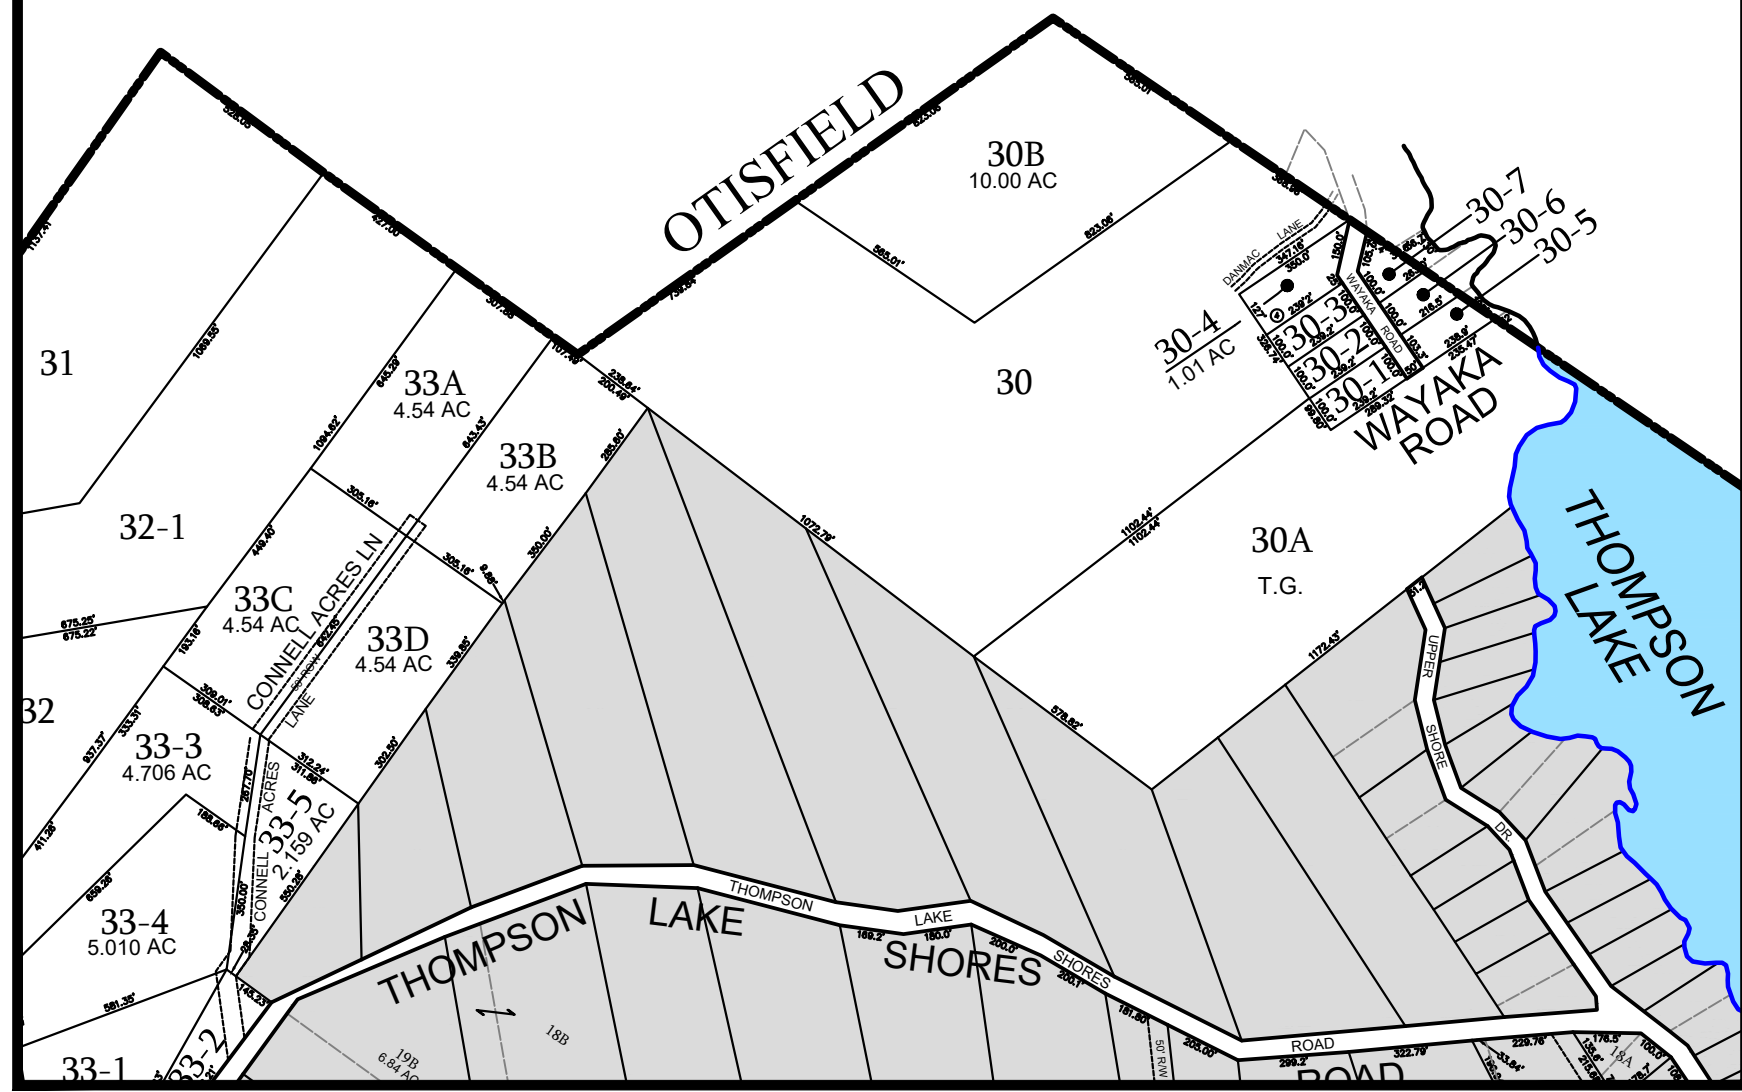

INSET MAP 10

SEE INSET

PROPERTY MAP
CASCO
MAINE

MAP LEGEND

ARBITRATING MAP NO.	11	LOT DIMENSION	148.5' x 64.5'
PARCEL NUMBER	3-1	PROPERTY HOOKS	—
SUBDIVISION LOT NO.	④	RIGHT OF WAY	—
ROADS	—	EASEMENT	—

REVISSED & REPRINTED BY
CAI Technologies
Precision Mapping. Geospatial Solutions.